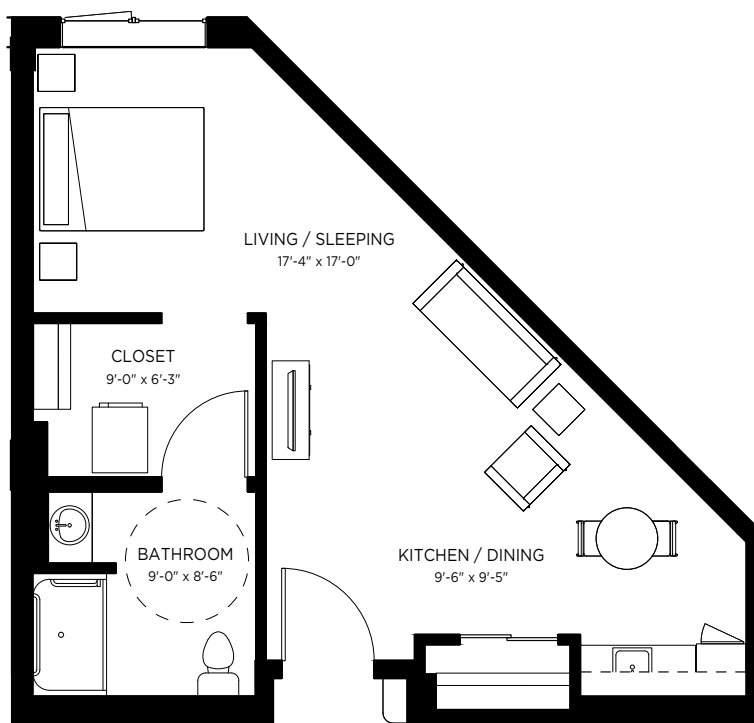

THE BIRCH

STUDIO + BATH (BF)

AREA: 618 SQ.FT.

Builder reserves the right to make modifications and changes to building design, specifications, features and floorplans without notice. Measurements and areas shown are based on pre-construction estimates and are approximate only. E.&.O.E. TLW-284687 January 29, 2024.