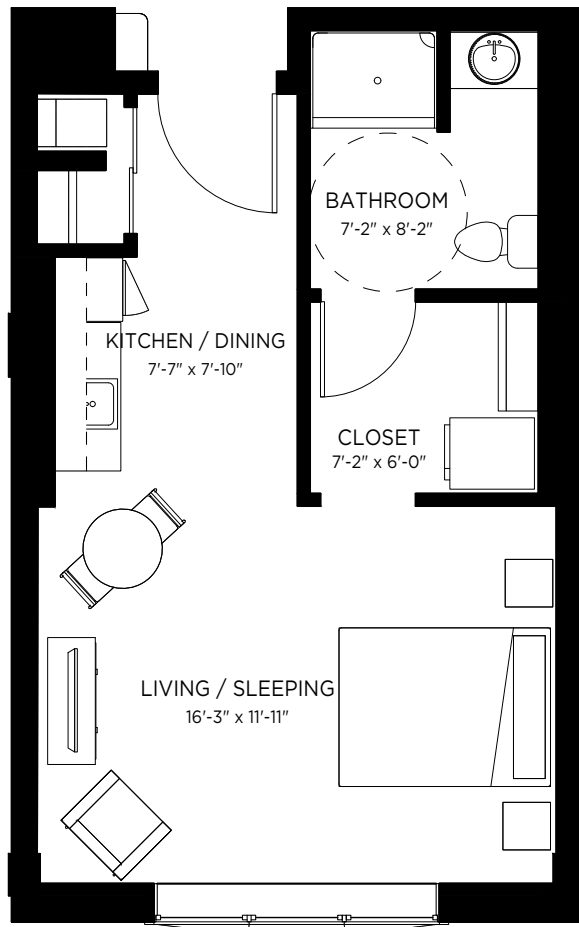

THE BIRCH

STUDIO + BATH

AREA: 469 SQ.FT.

Builder reserves the right to make modifications and changes to building design, specifications, features and floorplans without notice. Measurements and areas shown are based on pre-construction estimates and are approximate only. E.&.O.E. TLW-284687 January 29, 2024.