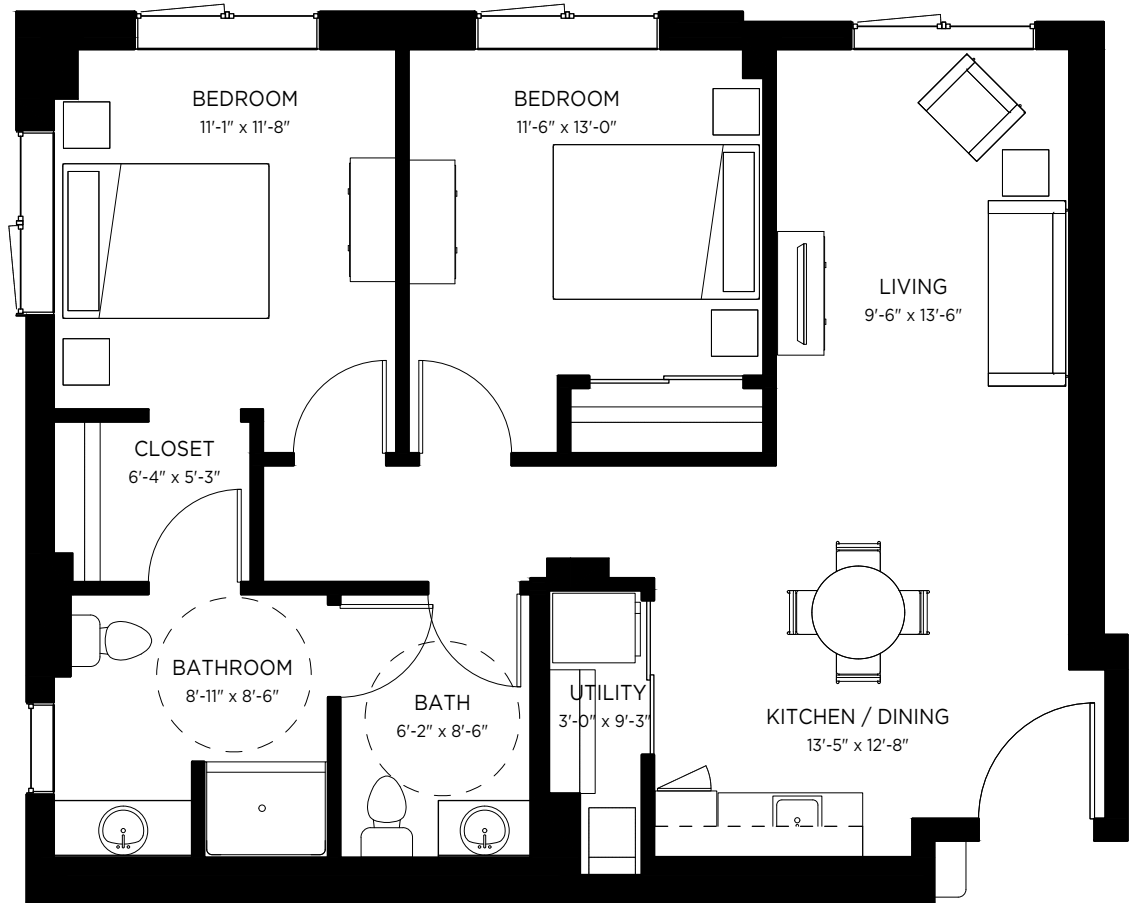

THE BIRCH

2 BEDROOM + 1.5 BATH

AREA: 960 SQ.FT.

Builder reserves the right to make modifications and changes to building design, specifications, features and floorplans without notice. Measurements and areas shown are based on pre-construction estimates and are approximate only. E.&.O.E. TLW-284687 January 29, 2024.