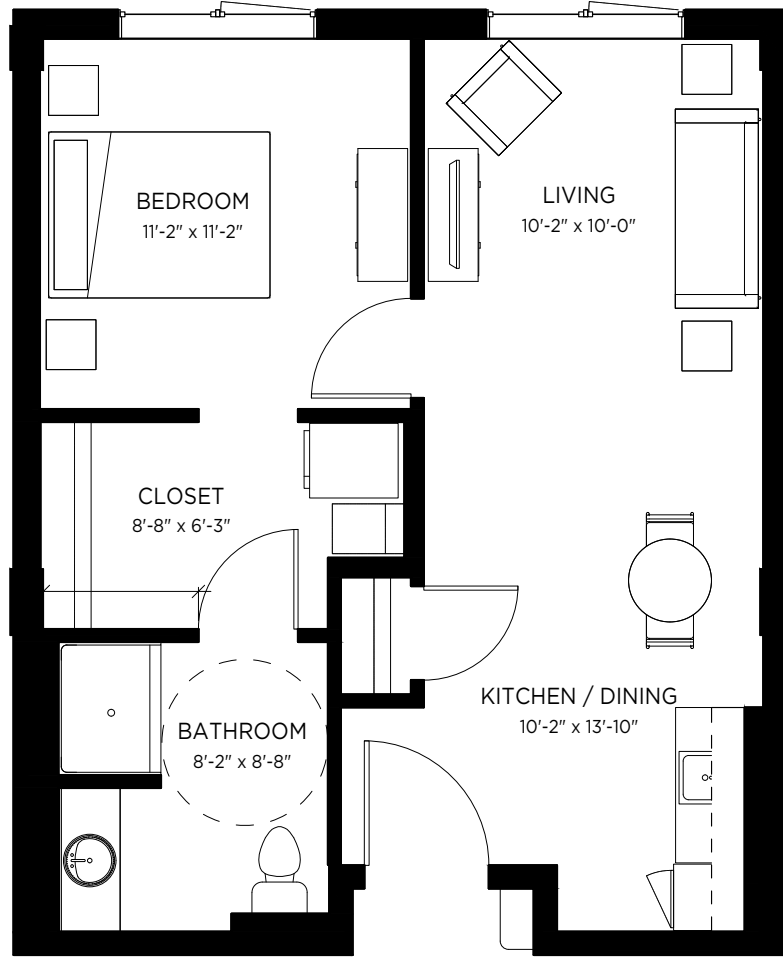

THE BIRCH

1 BEDROOM + BATH

AREA: 621M SQ.FT.

Builder reserves the right to make modifications and changes to building design, specifications, features and floorplans without notice. Measurements and areas shown are based on pre-construction estimates and are approximate only. E.&.O.E. TLW-284687 January 29, 2024.