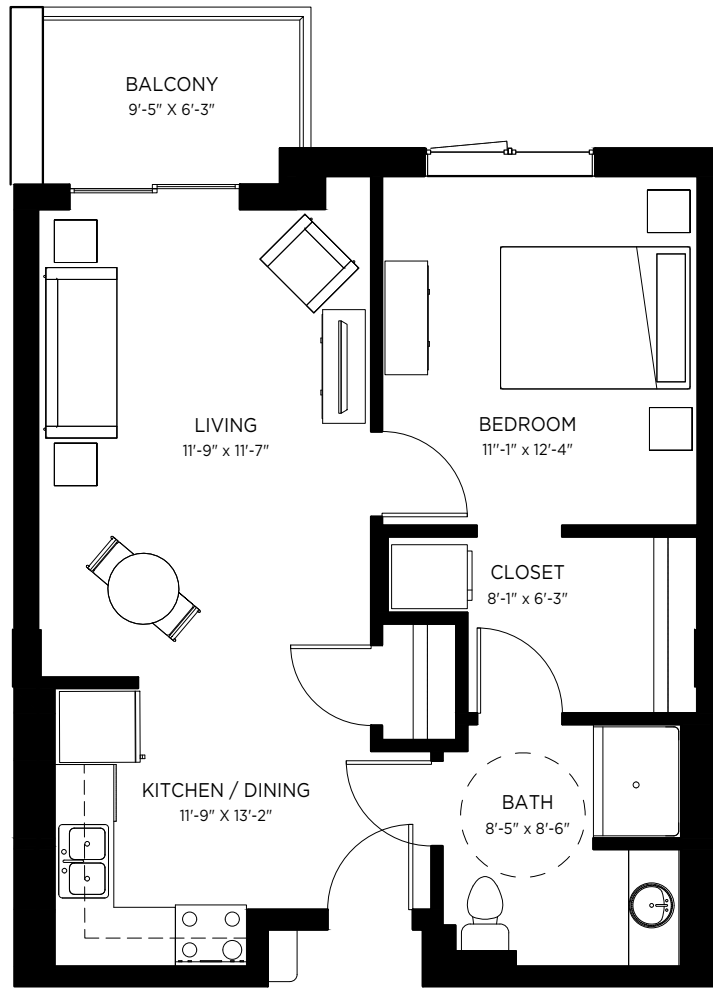

THE OAK

1 BEDROOM + BATH

SUITE 112 AREA: 672 SQ.FT

OPTION 1: _____

OPTION 2: _____

Builder reserves the right to make modifications and changes to building design, specifications, features and floorplans without notice. Measurements and areas shown are based on pre-construction estimates and are approximate only. E.&.O.E. TLW-25642 June 9, 2021.