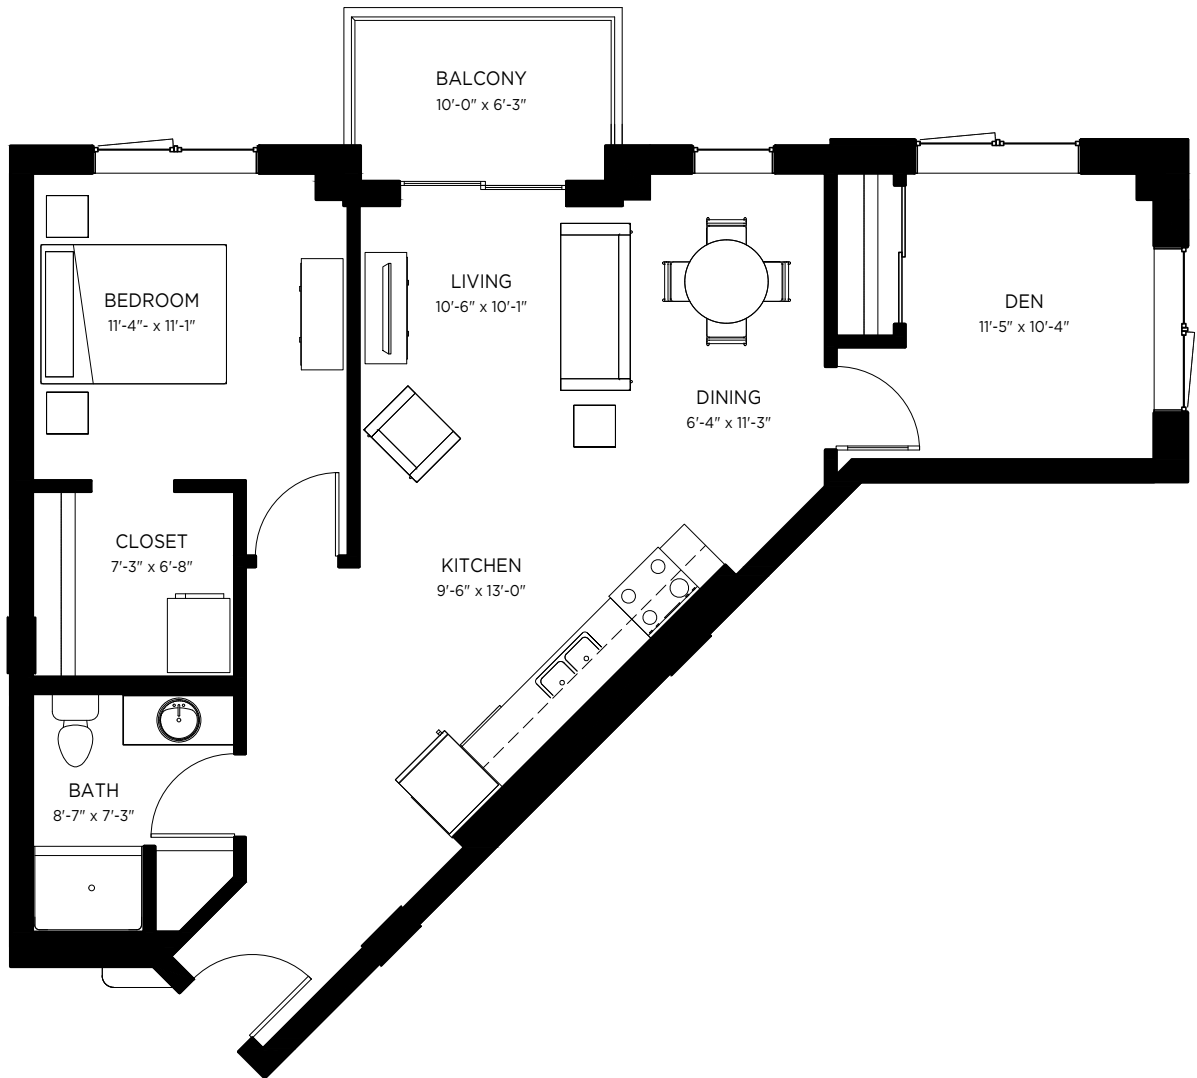

THE OAK

1 BEDROOM + DEN + BATH

SUITE 114 AREA: 841 SQ.FT.

OPTION 1: _____

OPTION 2: _____

Builder reserves the right to make modifications and changes to building design, specifications, features and floorplans without notice. Measurements and areas shown are based on pre-construction estimates and are approximate only. E.&O.E. TLW-25642 June 9, 2021.