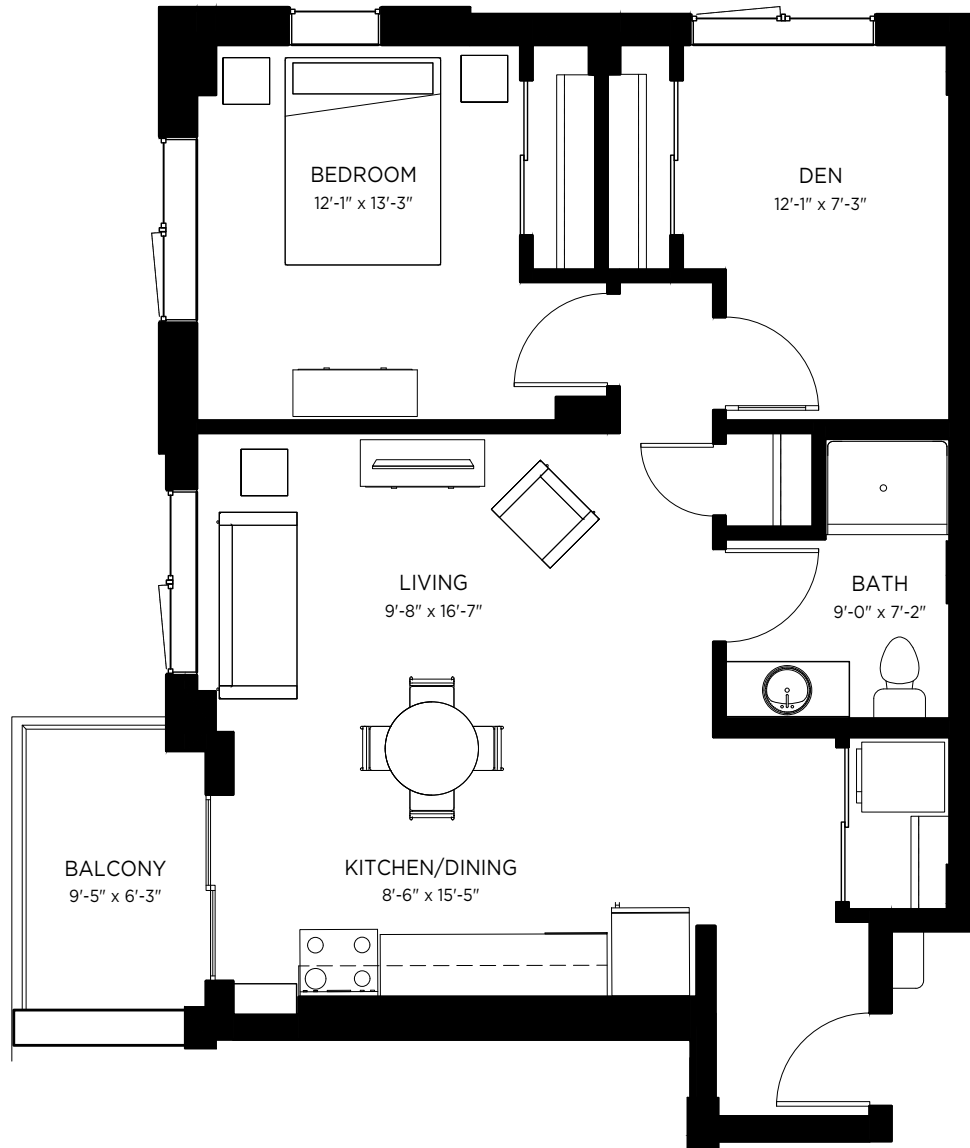

THE OAK

1 BEDROOM + DEN + BATH

SUITE 207 AREA: 807 SQ.FT.

OPTION 1: _____

OPTION 2: _____

Builder reserves the right to make modifications and changes to building design, specifications, features and floorplans without notice. Measurements and areas shown are based on pre-construction estimates and are approximate only. E.&O.E. TLW-25642 June 9, 2021.