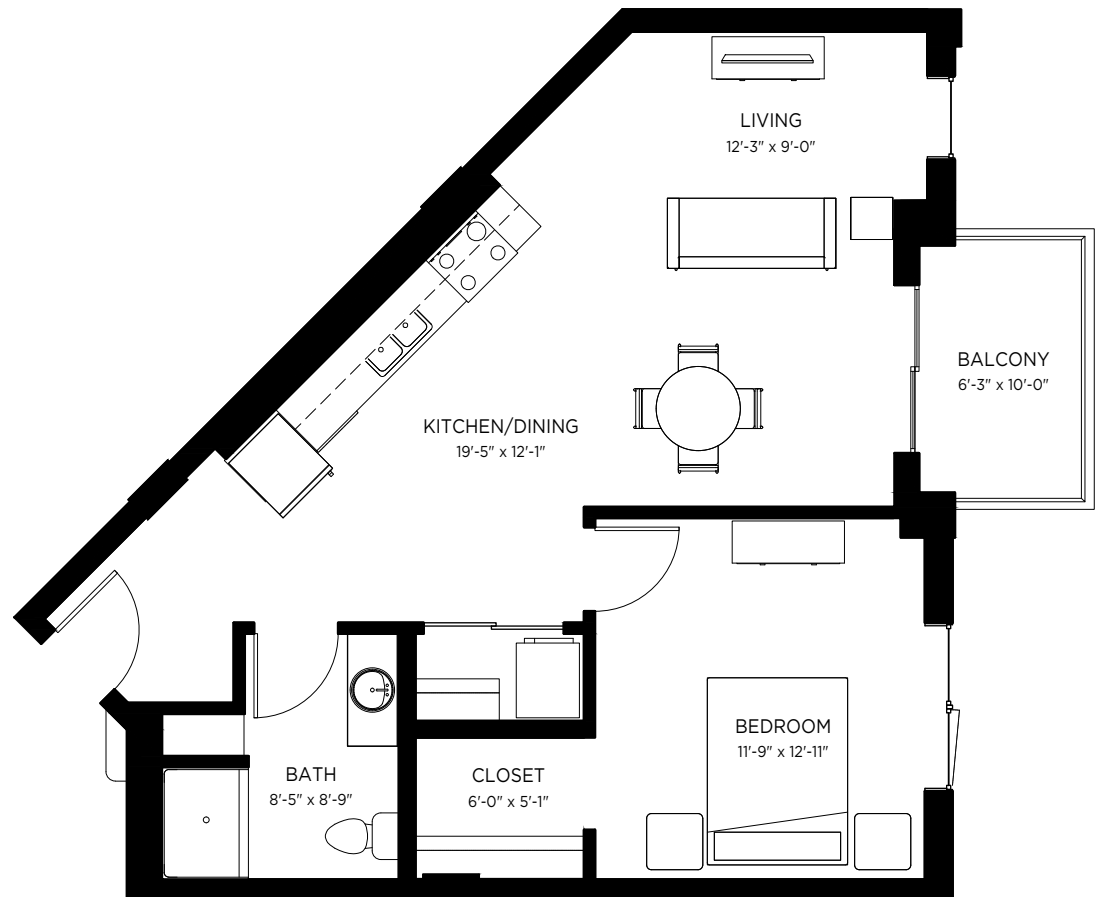

THE OAK

1 BEDROOM + BATH

SUITE 115 AREA: 743 SQ.FT.

OPTION 1: _____

OPTION 2: _____

Builder reserves the right to make modifications and changes to building design, specifications, features and floorplans without notice. Measurements and areas shown are based on pre-construction estimates and are approximate only. E.&.O.E. TLW-25642 June 9, 2021.