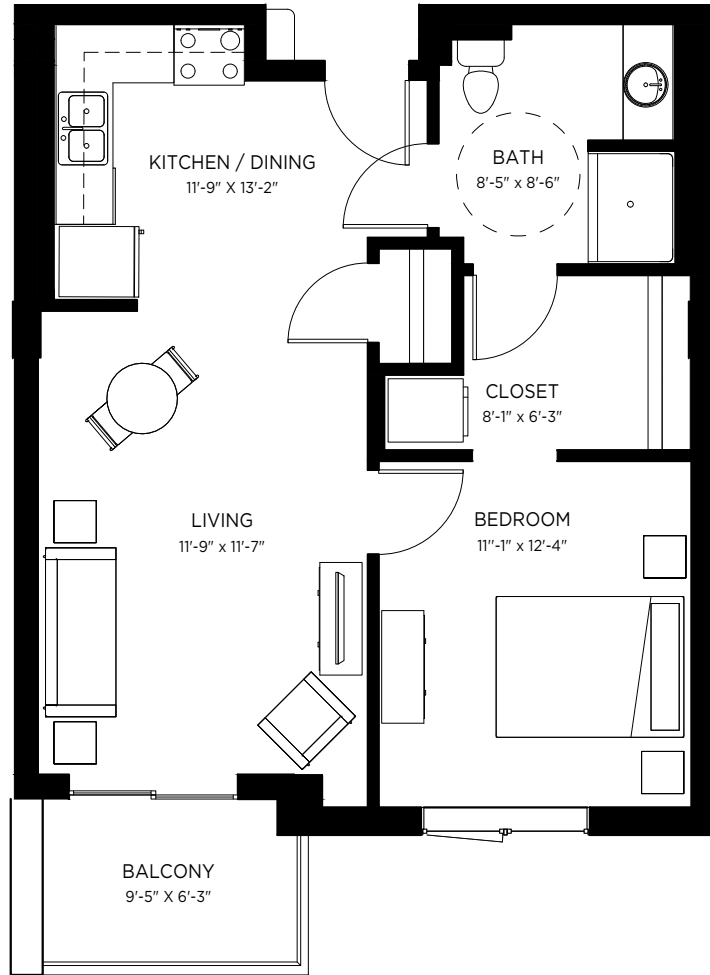

THE OAK

1 BEDROOM + BATH

SUITE 104 AREA: 672 SQ.FT.

OPTION 1: _____

OPTION 2: _____

Builder reserves the right to make modifications and changes to building design, specifications, features and floorplans without notice. Measurements and areas shown are based on pre-construction estimates and are approximate only. E.&O.E. TLW-25642 June 9, 2021.