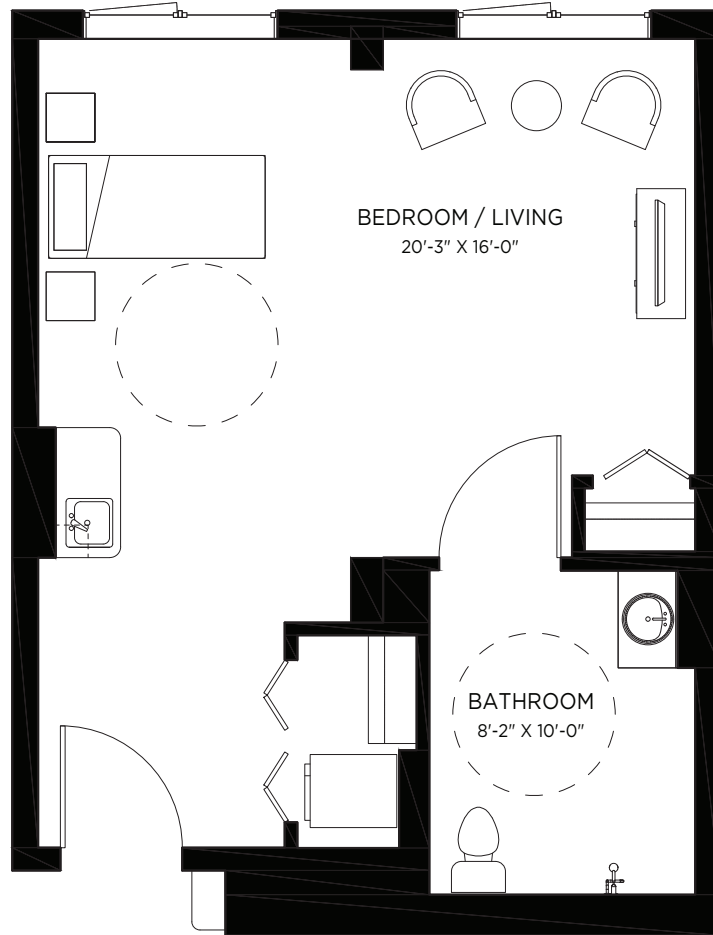

# THE BIRCH

## STUDIO + BATH

SUITE 803 AREA: 560 SQ.FT.

PRICE: \_\_\_\_\_

Builder reserves the right to make modifications and changes to building design, specifications, features and floorplans without notice. Measurements and areas shown are based on pre-construction estimates and are approximate only. E.&O.E. TLW-25642 June 9, 2021.