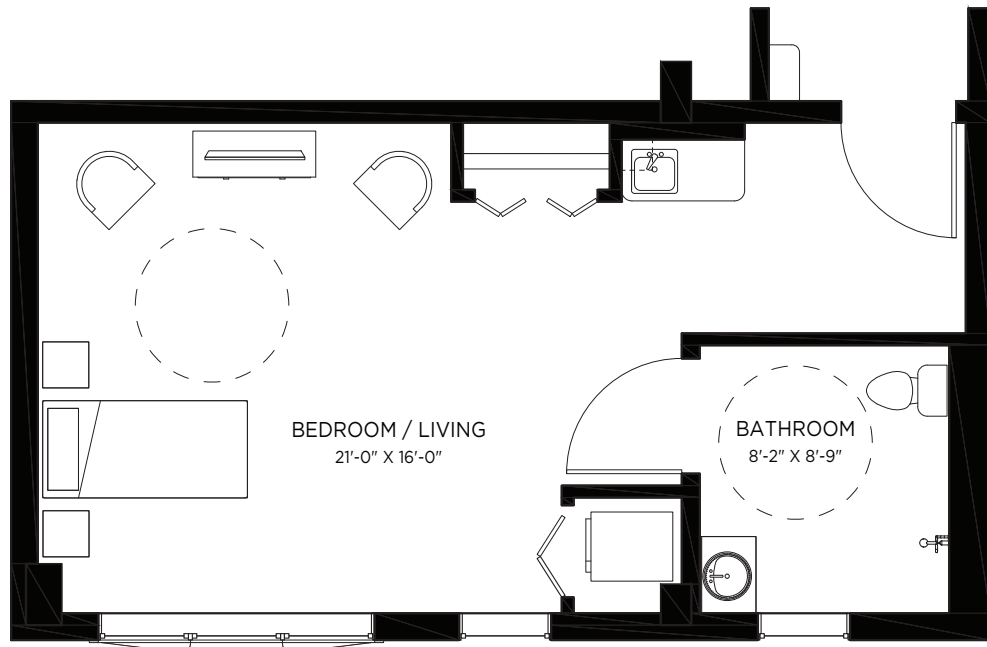

THE BIRCH

STUDIO + BATH

SUITE 806 AREA: 500 SQ.FT.

PRICE: _____

Builder reserves the right to make modifications and changes to building design, specifications, features and floorplans without notice. Measurements and areas shown are based on pre-construction estimates and are approximate only. E.&.O.E. TLW-25642 June 9, 2021.