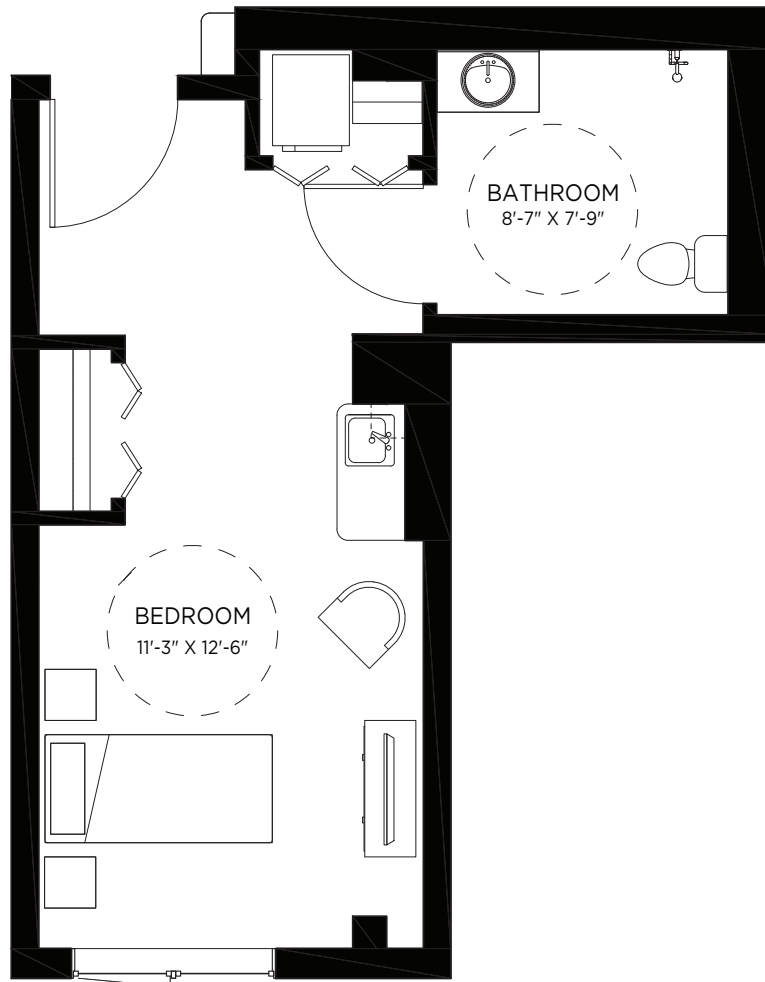

THE BIRCH

STUDIO + BATH

SUITE 811 AREA: 400 SQ.FT.

PRICE: _____

Builder reserves the right to make modifications and changes to building design, specifications, features and floorplans without notice. Measurements and areas shown are based on pre-construction estimates and are approximate only. E.&.O.E. TLW-25642 June 9, 2021.