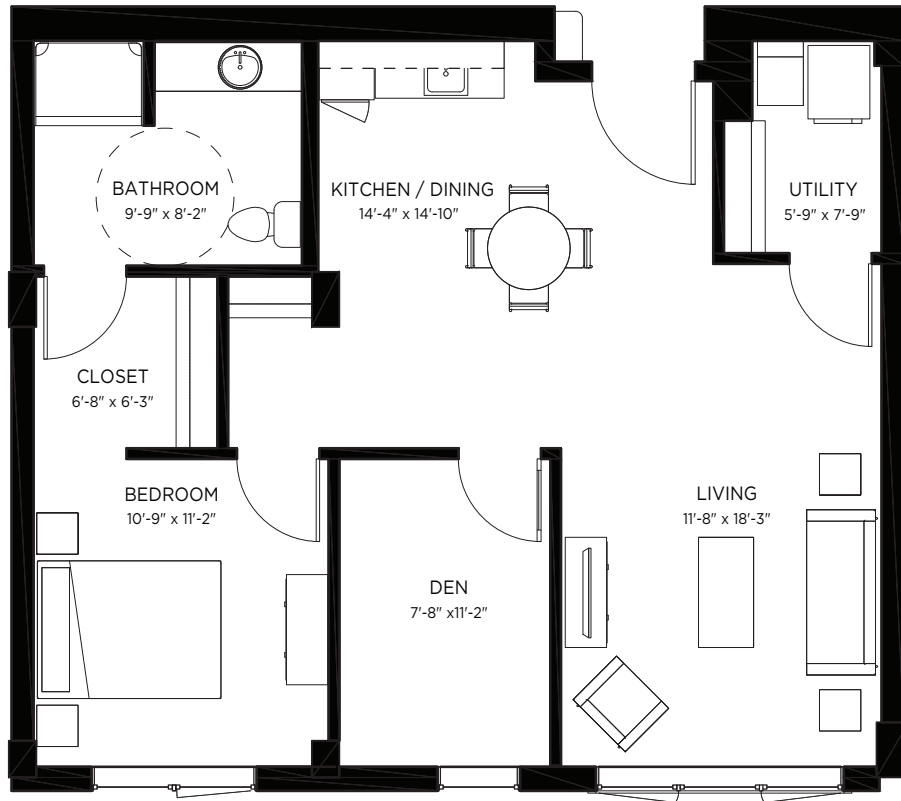

THE BIRCH

1 BEDROOM + DEN + BATH

SUITE 307 AREA: 873 SQ.FT.

PRICE: _____

Builder reserves the right to make modifications and changes to building design, specifications, features and floorplans without notice. Measurements and areas shown are based on pre-construction estimates and are approximate only. E.&O.E. TLW-25642 June 9, 2021.