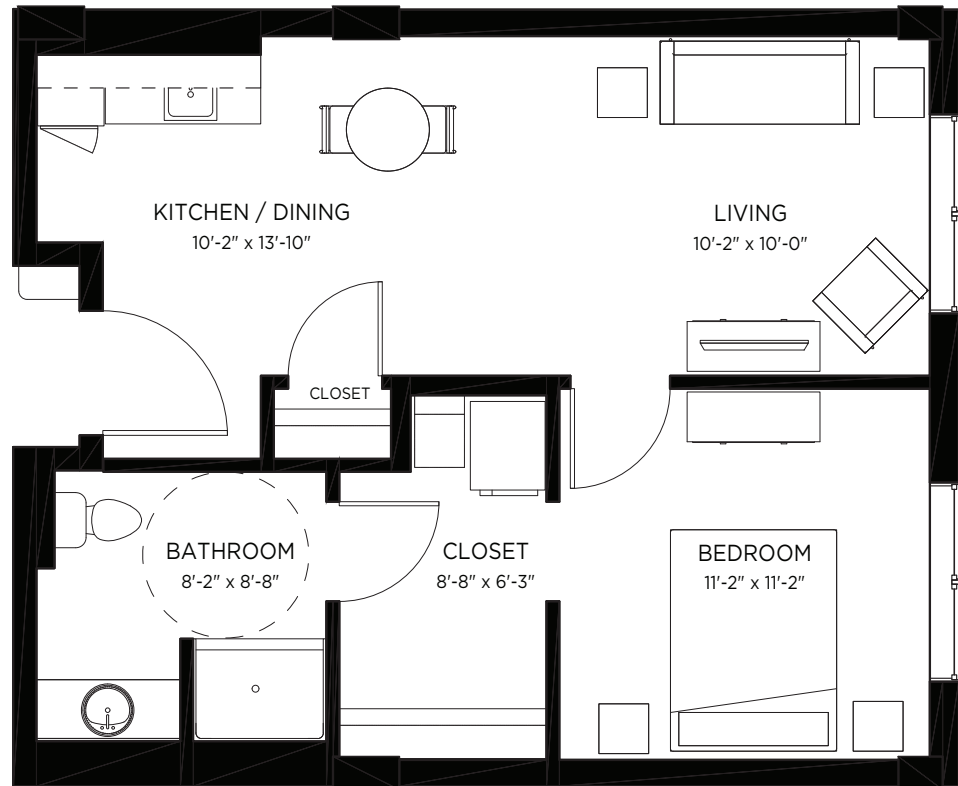

THE BIRCH

1 BEDROOM + BATH (BF)

SUITE 415 AREA: 621 B1 SQ.FT.

PRICE: _____

Builder reserves the right to make modifications and changes to building design, specifications, features and floorplans without notice. Measurements and areas shown are based on pre-construction estimates and are approximate only. E.&.O.E. TLW-25642 June 9, 2021.