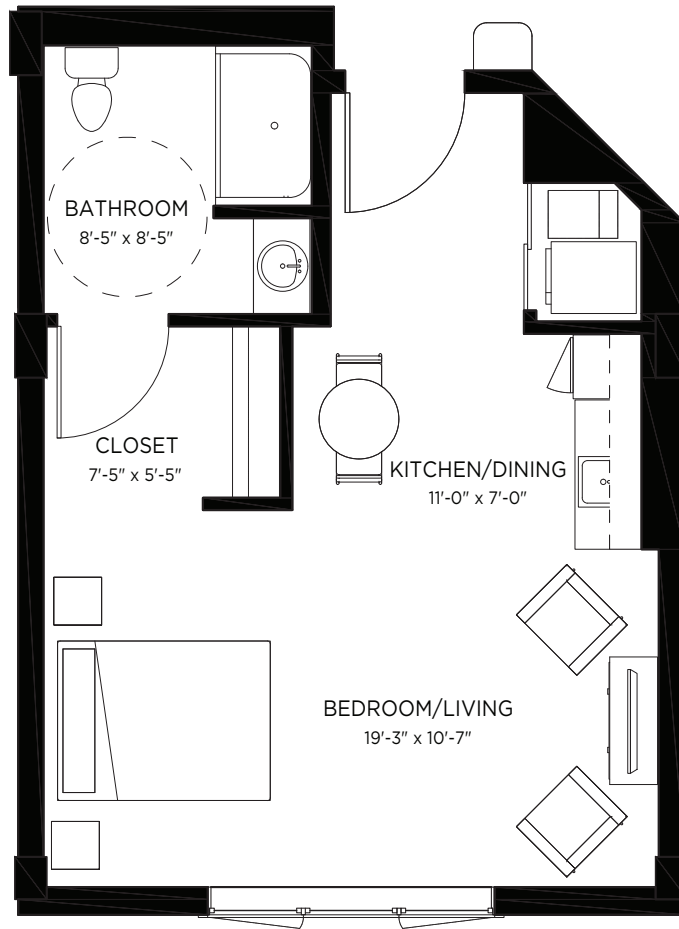

THE BIRCH

STUDIO + BATH (BF)

SUITE 312 AREA: 531 SQ.FT.

PRICE: _____

Builder reserves the right to make modifications and changes to building design, specifications, features and floorplans without notice. Measurements and areas shown are based on pre-construction estimates and are approximate only. E.&.O.E. TLW-25642 June 9, 2021.